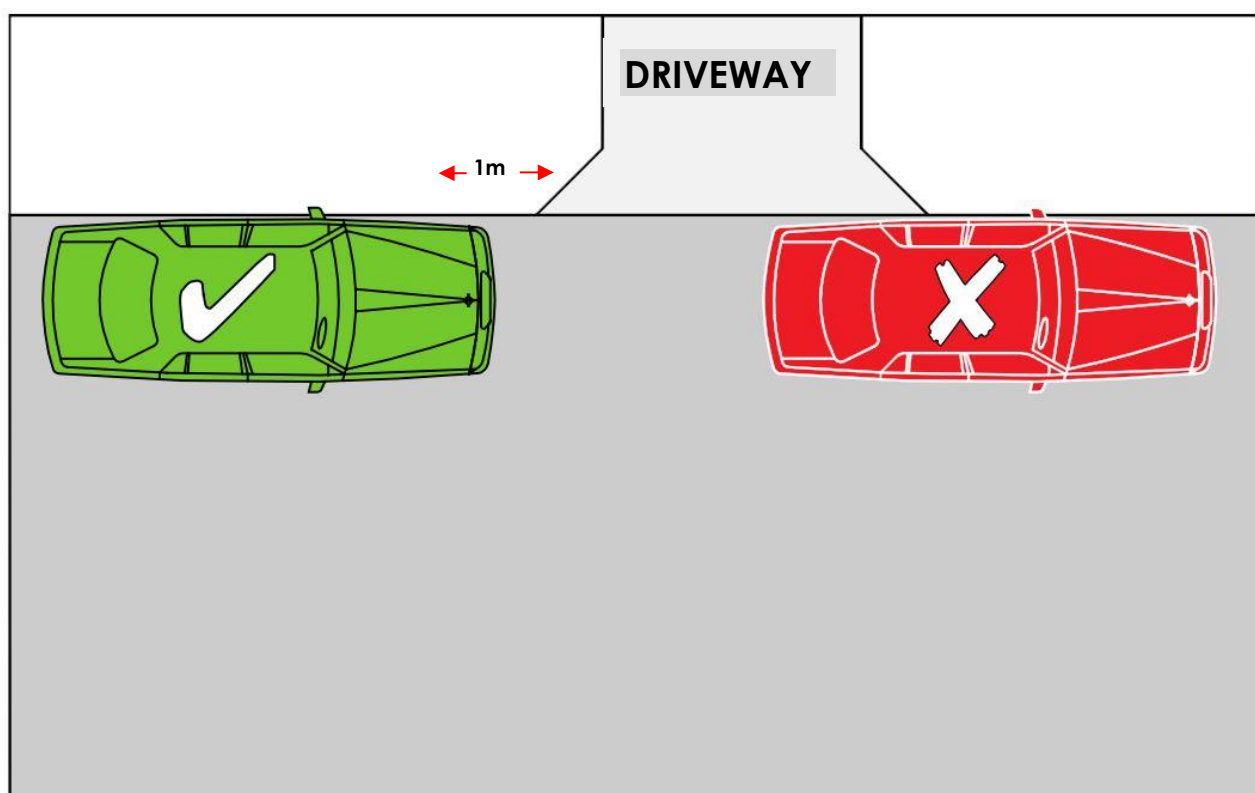

## ATTENTION ALL STUDENTS!

Have you parked correctly? Please respect GEALC's neighbours by making sure you have parked your car 1 metre from the driveway.

NOTE: Please report any incorrect parking to the GEALC reception or call 95788996 so we can resolve the issue